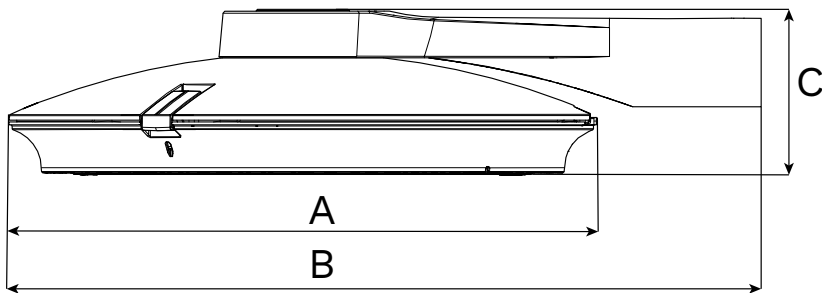

C. SIDE-ENTRY ENCLOSING Ø60MM