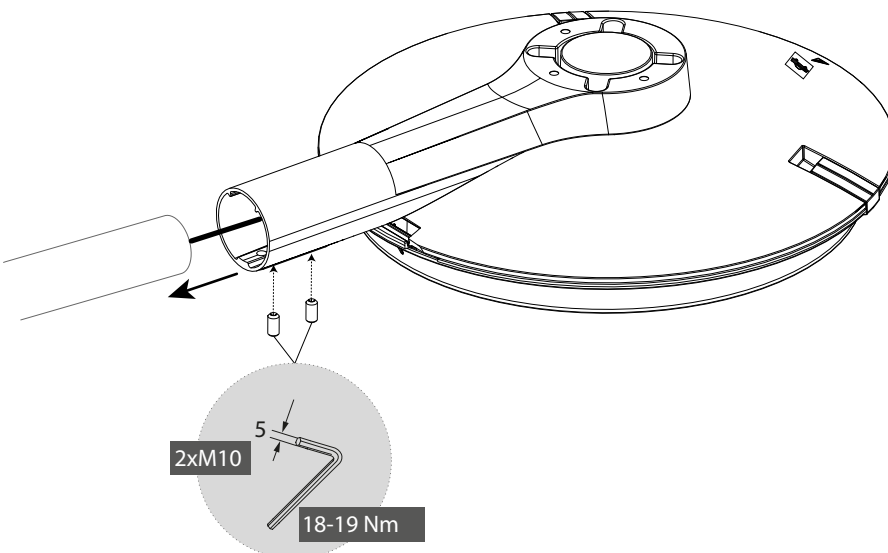

# A. SIDE-ENTRY 40X40 SQUARE DIRECT

	Midi	Maxi
A	Ø504	Ø610
B	578	633
C	140	163

## B. SIDE-ENTRY PENETRATING Ø48MM

	Midi	Maxi
A	Ø504	Ø610
B	626	679
C	140	163

## C. SIDE-ENTRY ENCLOSING Ø60MM

	Midi	Maxi
A	Ø504	Ø610
B	652	705
C	140	163

# D. SOFIA CONSOLE

For mounting on pole and dimensions, please refer to SOFIA console Installation Sheet & interface datasheet