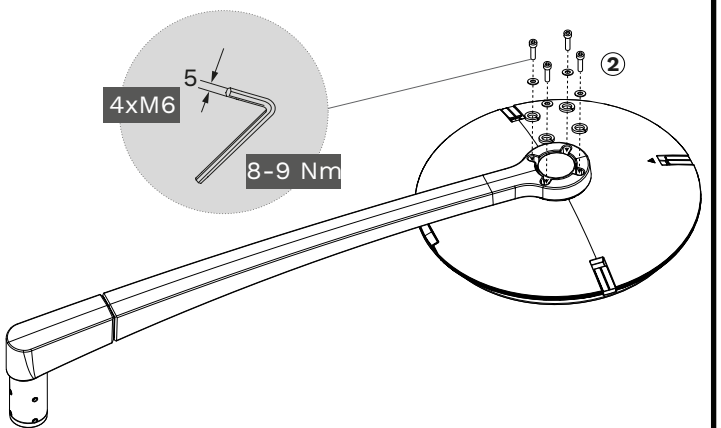

Bracket delivery