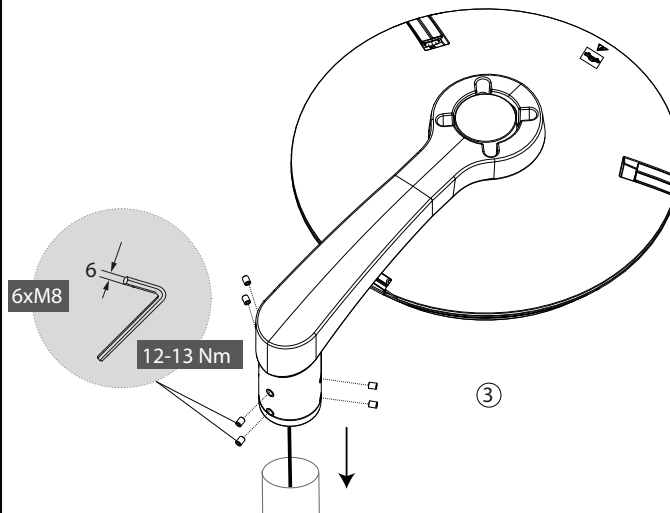

D. SOFIA CONSOLE

For mounting on pole and dimensions, please refer to SOFIA console Installation Sheet & interface datasheet

FLEXIA FG Midi

Luminaire delivery

Bracket delivery

FLEXIA FG Maxi

Luminaire delivery

Bracket delivery

Copyright © Schreder S.A. 2024 - Executive Publisher: Stéphane Halleux - B-4000 Liège, Rue de Mons 3 (Belgium) - The information, descriptions and illustrations herein are only of an indicative nature and subject to changes without notice.