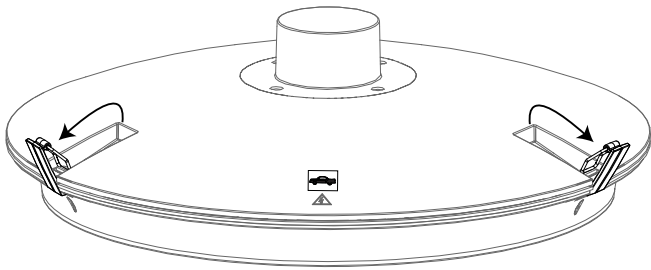

# D. SOFIA CONSOLE

For mounting on pole and dimensions, please refer to SOFIA console Installation Sheet & interface datasheet

## FLEXIA FG Maxi

Luminaire delivery

Bracket delivery

Copyright © Schreder S.A. 2024 - Executive Publisher: Stéphane Halleux - B-4000 Liège, Rue de Mons 3 (Belgium) - The information, descriptions and illustrations herein are only of an indicative nature and subject to changes without notice.

# E. MAINTENANCE CR-KIT EU

①

②

③

④

⑤

⑥