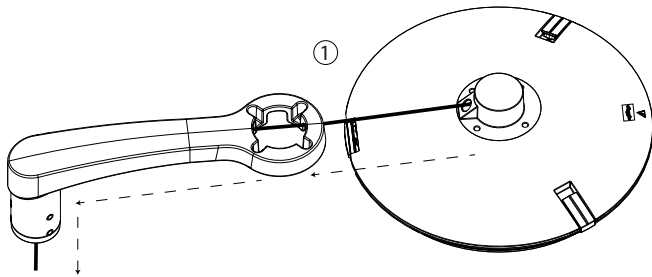

D. SOFIA CONSOLE

For mounting on pole and dimensions, please refer to SOFIA console Installation Sheet & interface datasheet

FLEXIA FG Midi

Luminaire delivery

Bracket delivery

FLEXIA FG Maxi

Luminaire delivery

Bracket delivery

Copyright © Schreder S.A. 2024 - Executive Publisher: Stéphane Halleux - B-4000 Liège, Rue de Mons 3 (Belgium) - The information, descriptions and illustrations herein are only of an indicative nature and subject to changes without notice.