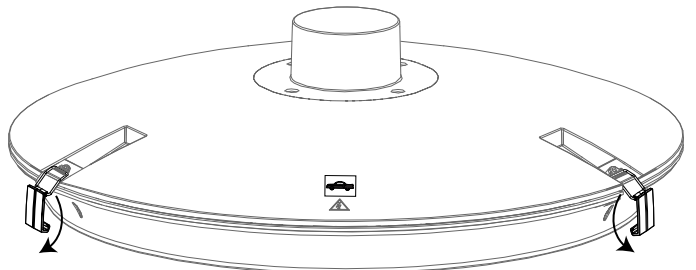

E. MAINTENANCE CR-KIT EU

①

②

③

④

⑤

⑥