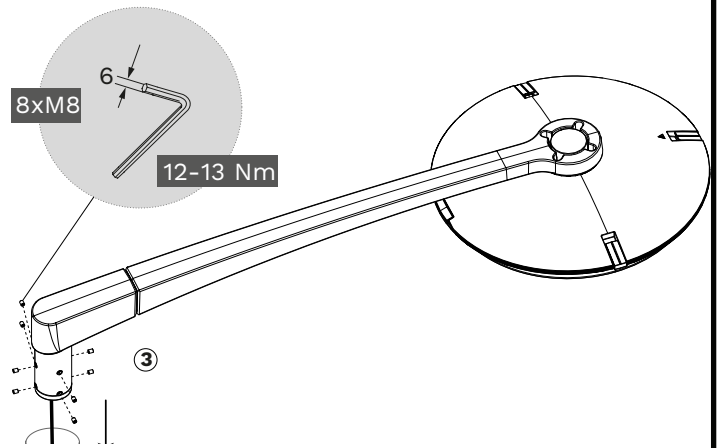

Bracket delivery