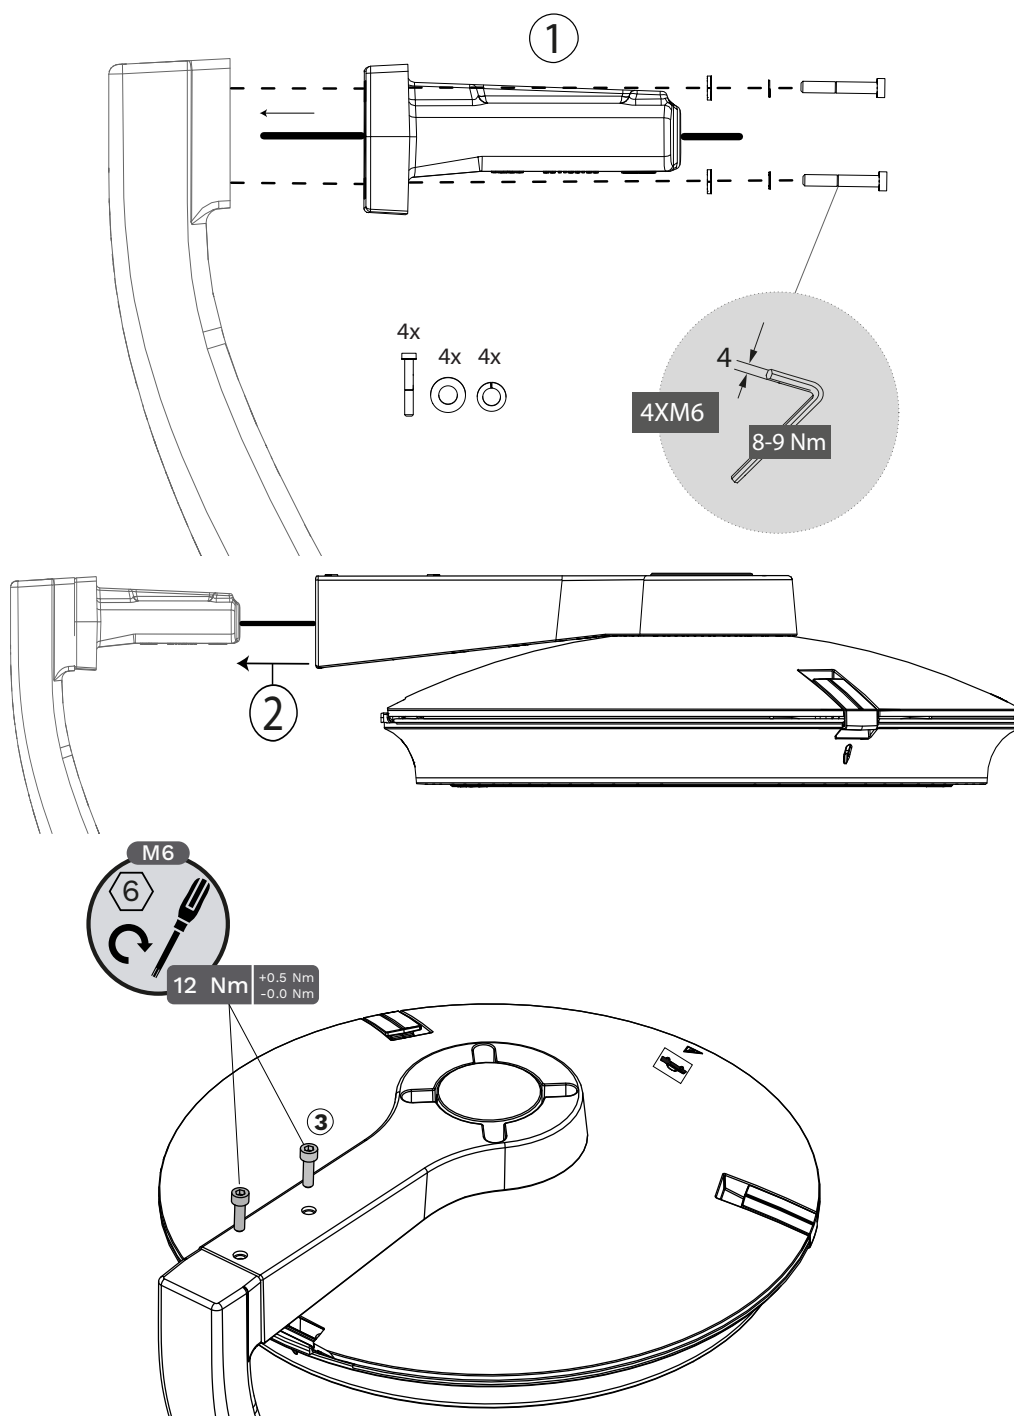

# A. SIDE-ENTRY 40X40 SQUARE DIRECT

	Midi	Maxi
A	Ø504	Ø610
B	578	633
C	140	163

## B. SIDE-ENTRY PENETRATING Ø48MM

	Midi	Maxi
A	Ø504	Ø610
B	626	679
C	140	163

## C. SIDE-ENTRY ENCLOSING Ø60MM

	Midi	Maxi
A	Ø504	Ø610
B	652	705
C	140	163

# D. SOFIA CONSOLE

For mounting on pole and dimensions, please refer to SOFIA console Installation Sheet & interface datasheet