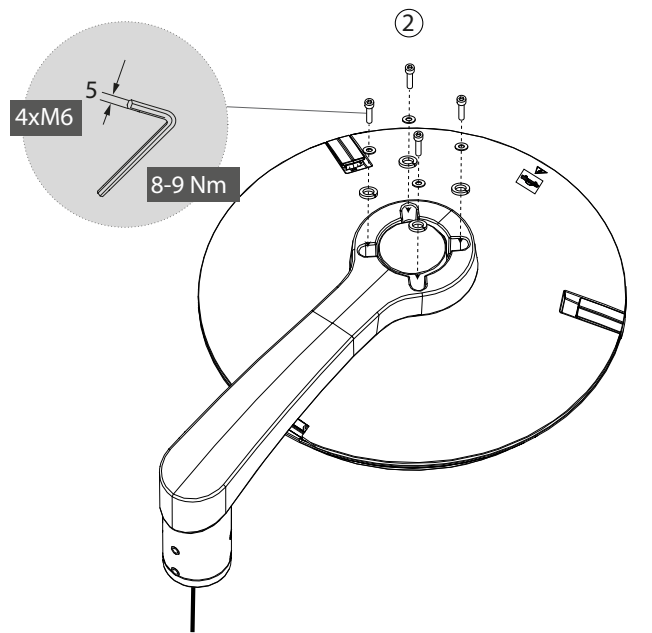

D. SOFIA CONSOLE

For mounting on pole and dimensions, please refer to SOFIA console Installation Sheet & interface datasheet

FLEXIA FG Midi

Luminaire delivery

Bracket delivery

FLEXIA FG Maxi

Luminaire delivery

Bracket delivery

Copyright © Schreder S.A. 2024 - Executive Publisher: Stéphane Halleux - B-4000 Liège, Rue de Mons 3 (Belgium) - The information, descriptions and illustrations herein are only of an indicative nature and subject to changes without notice.